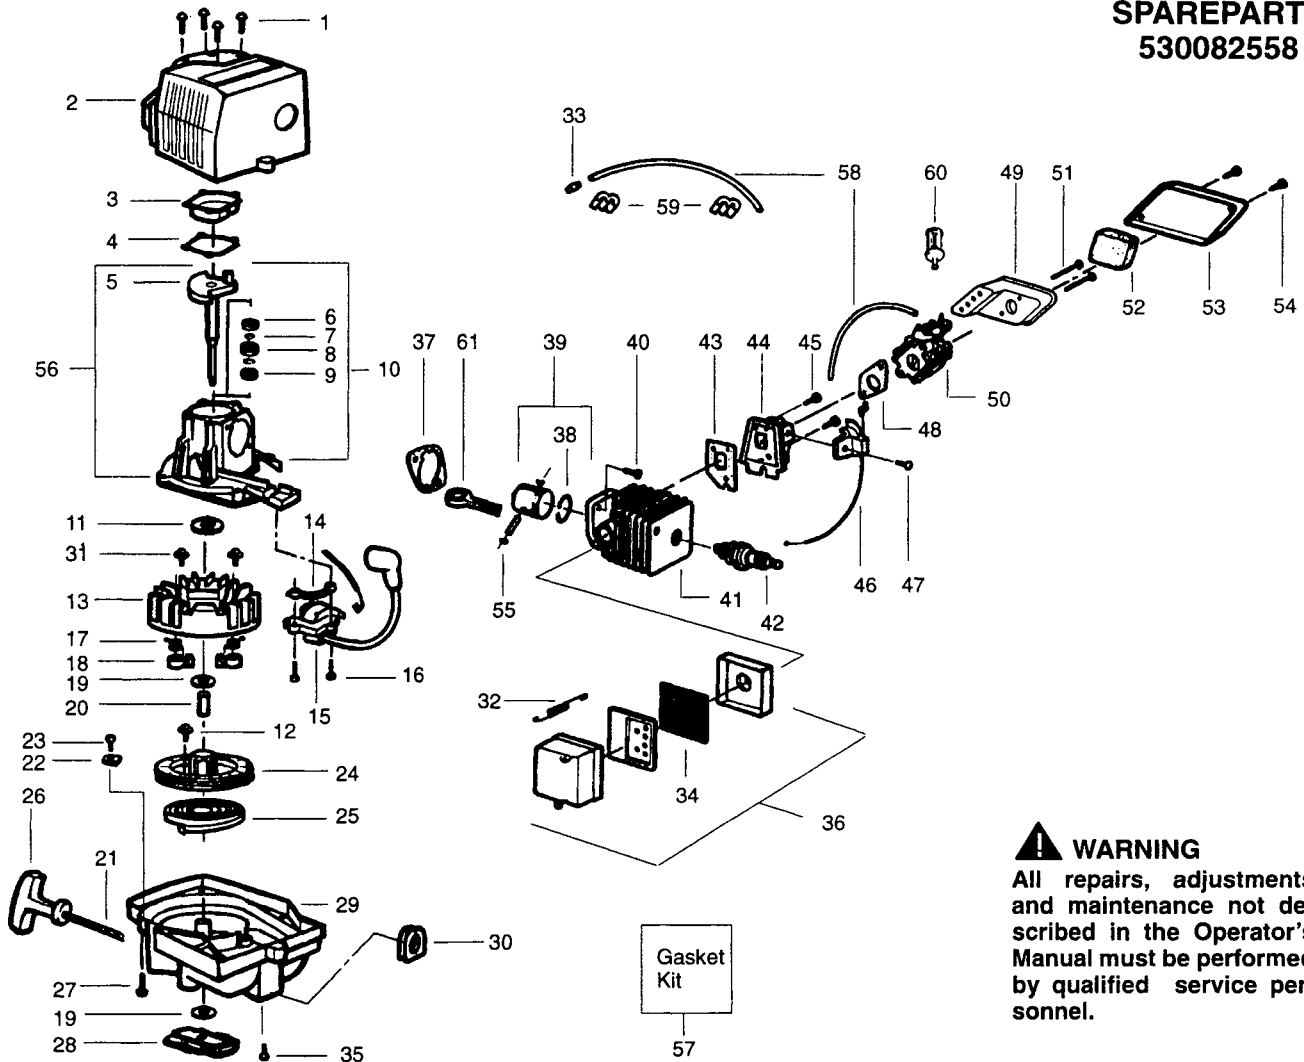

SPAREPARTS 530082558

⚠ WARNING
All repairs, adjustments and maintenance not described in the Operator's Manual must be performed by qualified service personnel.

Ref.	Part No.	Description	Ref.	Part No.	Description	Ref.	Part No.	Description
1.	530015810	Screw	25.	530042085	Starter Spring	49.	530036192	Air Box
2.	530038014	Shroud	26.	530027569	Starter Handle	50.	-	Carburetor
3.	530029929	Crankcase Cover	27.	530015886	Screw		530035306	Type 1 WT 221
4.	530019181	Gasket-Shrd./C'case	28.	530014396	Clutch Ass'y. Kit		530069682	Type 2 WT 379
5.	530014307	Crankshaft Ass'y.	29.	530014635	Fan Housing Ass'y.	51.	530015849	Screw
6.	530032125	Inner Bearing	30.	530019182	Grommet-Ignit. Module	52.	530029934	Air Filter Foam
7.	530015945	Retainer-C'case	31.	530015882	Screw	53.	530036193	Air Filter Cover
8.	530019179	Crankcase Seal	32.	530016197	Muffler Spring	54.	530015635	Screw
9.	530032124	Outer Bearing	33.	530023877	Fuel Line Fitting	55.	530015162	Piston Pin Retainer
10.	★★★★	Crankcase Ass'y. (Incl. 6-9)-Ser. Ref. 1	34.	530036180	Muffler Screen	56.	★★★★	C'case & C'shaft Assy. (Incl. 5 & 10)-Ser. Ref. 1
11.	530015941	Retaining Ring - (C'shaft)	35.	530015934	Screw		530015162	
12.	530016080	Screw	36.	530069352	Muffler Kit	57.	★★★★	Gasket Kit-Service Ref 1 (Incl. 4, 37, 43 & 48)
13.	530039149	Flywheel Ass'y.	37.	530019223	Cylinder Gasket		530069599	Fuel Line Kit (Incl. Fuel and Vent lines)
14.	530036145	Spacer-Ignit. Mod.	38.	530029924	Piston Ring	58.	530069599	Fuel Line Kit (Incl. Fuel and Vent lines)
15.	530052266	Ignition Module	39.	-	Piston Kit (Incl. 38 & 55) Type 1	59.	530016103	Retainer Clip
16.	530015954	Screw		530069350	Type 2	60.	530014362	Fuel Pick-up Ass'y.
17.	530047570	Spring-Starter Dog	40.	530015953	Screw	61.	530069615	Connecting Rod Kit
18.	530029939	Starter Dog	41.	★★★★	Cylinder-Ser. Ref 1			
19.	530015828	Washer-Flat	42.	503235008	Spark Plug (RCJ-8Y)			
20.	530015930	Flywheel Spacer	43.	530019233	Gasket-Cylinder/Carb. Adaptor			
21.	530069232	Rope Kit	44.	530049024	Carb. Adaptor		Not Shown	
22.	530015963	Retainer	45.	530016014	Screw			
23.	530015496	Screw	46.	530014384	Throttle Cable Ass'y.		530083456	Operator's Manual European
24.	530069353	Starter Pulley Kit	47.	530015775	Screw		530083455	Scandinavian
			48.	530019194	Gasket-Carburetor			

✓ = NEW PART NUMBER FOR THIS IPL

* = REFER TO THE SERVICE REFERENCE INDICATED FOR MORE INFORMATION. (LOCATED AT END OF IPL)