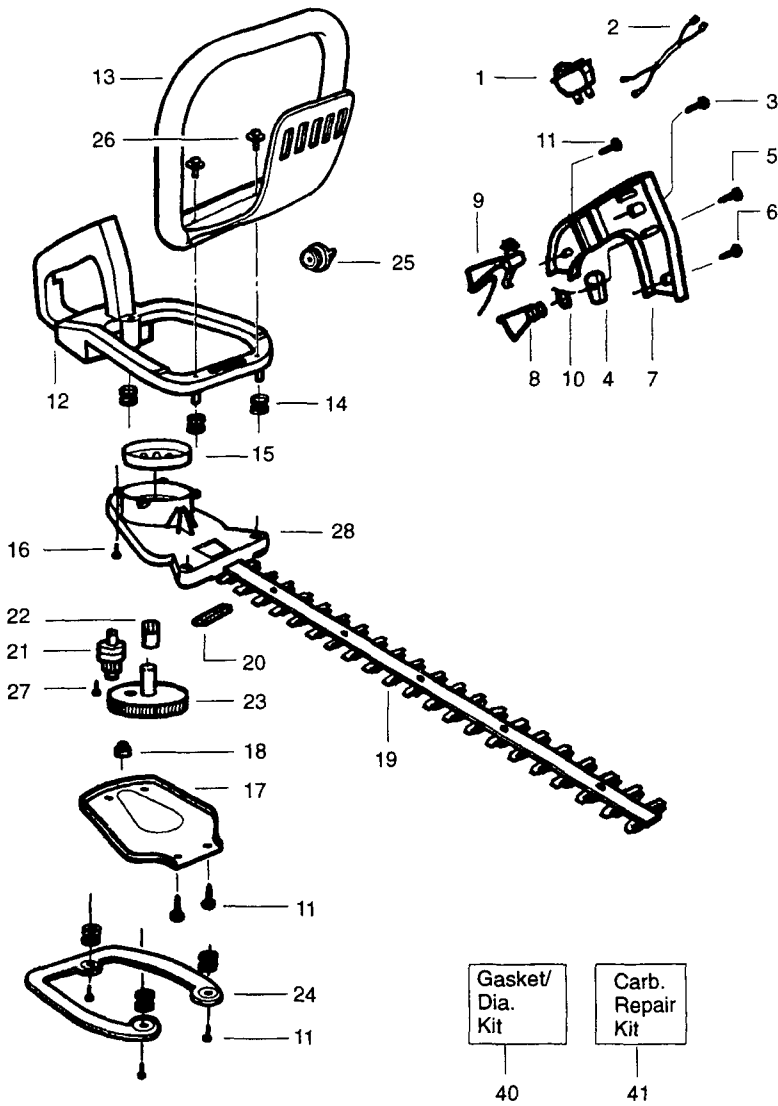

**Type 1 -Carburetor Number
#530035306 - WT-221**

**Type 2 -Carburetor Number
#530069682 - WT-379**